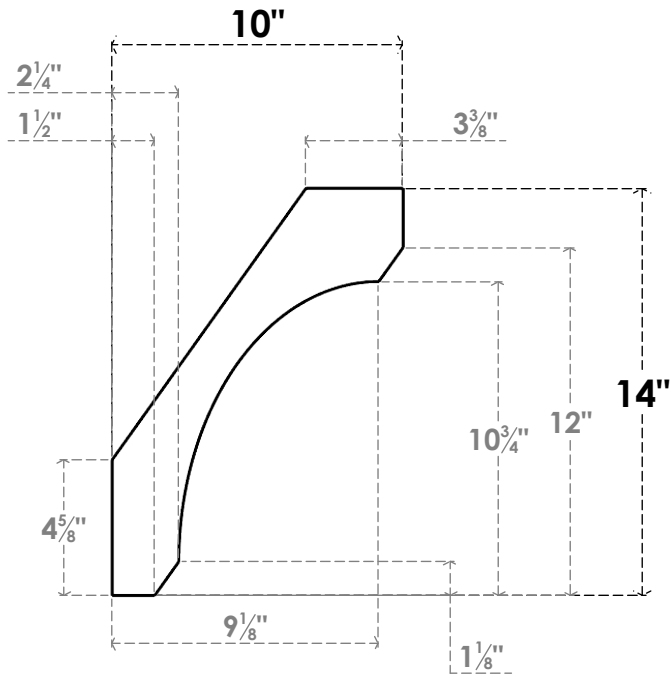

ITEM NUMBER: BRCPC035X10000X1400LEC

3 1/2"W X 10"D X 14"H LEGACY ARCHITECTURAL GRADE PVC CLOSED KNEE BRACE

SIDE PROFILE

FRONT PROFILE

ISOMETRIC

EKENA MILLWORK
2300 WEST MAIN ST.
CLARKSVILLE, TX 75426
TOLL FREE: 866-607-0453
WWW.EKENAMILLWORK.COM