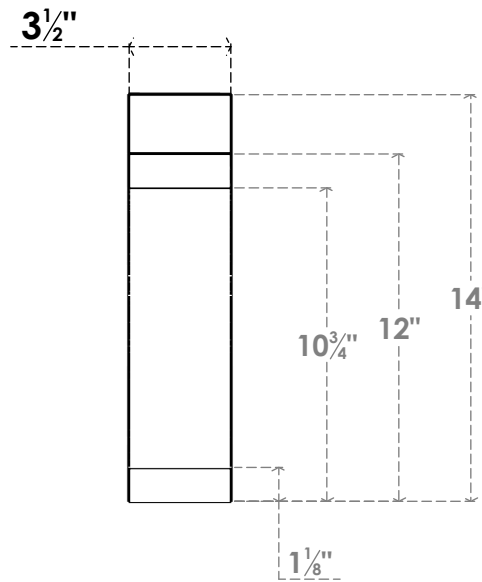

ITEM NUMBER: BRCPC035X10000X1400LEC

3 1/2"W X 10"D X 14"H LEGACY ARCHITECTURAL GRADE PVC CLOSED KNEE BRACE

SIDE PROFILE

FRONT PROFILE

ISOMETRIC

EKENA MILLWORK
2300 WEST MAIN ST.
CLARKSVILLE, TX 75426
TOLL FREE: 866-607-0453
WWW.EKENAMILLWORK.COM